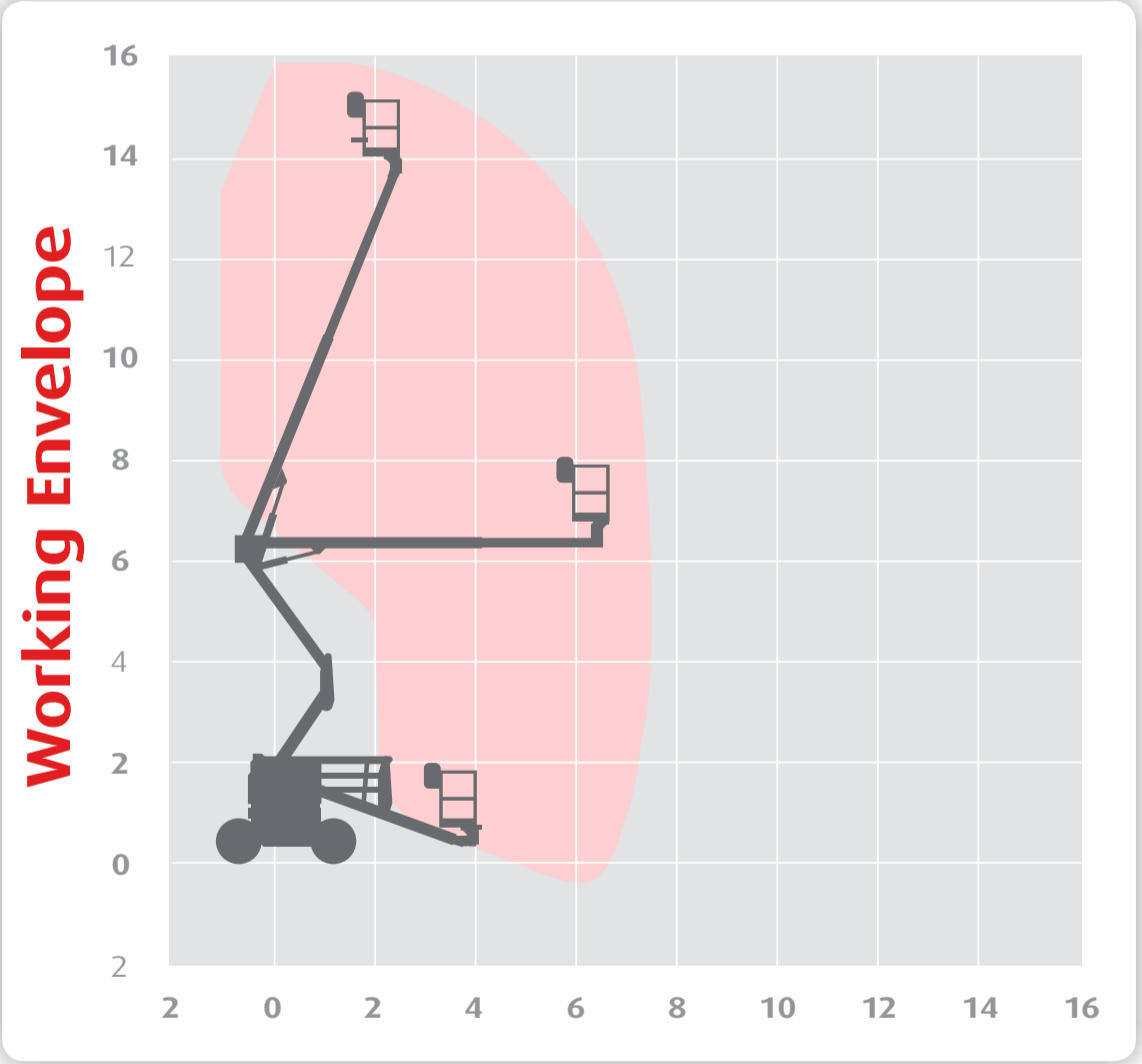

**Working Height 15.9m**  
**Horizontal Outreach 7.62m**

Manufacturer  
Genie

Closed Length	5.56m
Closed Height	2.11m
Closed Width	2.29m
Platform Size	1.83m x 0.76m
Rotation	355°
Max SWL	227kg
Weight	6280kg (Air) 6830kg (Foam Filled)