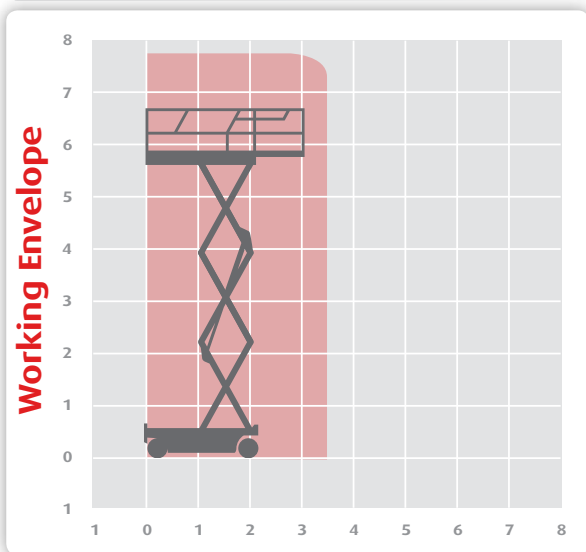

Working Height 7.8m

Closed Length	1.82m
Closed Height	2.11m
Stowed Height (guardrails lowered)	1.76m
Closed Width	0.81m
Platform Size	1.64m x 0.74m
Platform Length (deck extended)	2.54m
Max SWL	227kg
Weight	1503kg

Alternative machines

3219
GS20
3220

Manufacturer

Genie

hirestation.co.uk

Please note that all technical information referred to in this document is intended for guidance purposes only and does not act as a replacement for the manufacturer's specification or equipment user guides which should be referred to prior to placing your order. No responsibility can be accepted in the event that this document contains any errors, omissions or data that is different from that in the manufacturer's specification or equipment user guides.