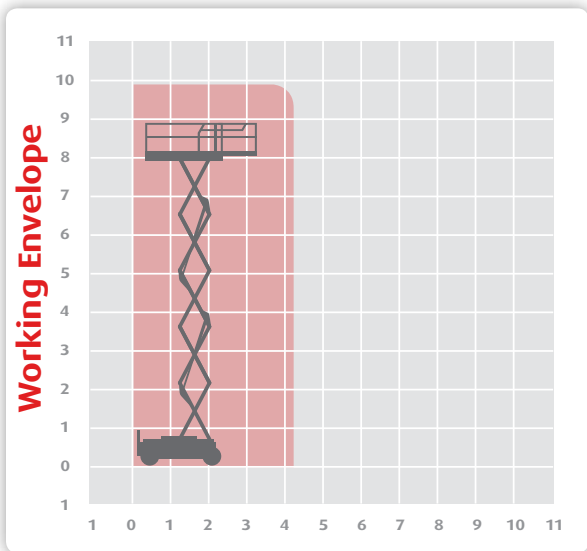

Working Height 9.9m

Closed Length	2.31m
Closed Height	2.15m
Stowed Height (guardrails lowered)	1.79m
Closed Width	1.17m
Platform Size	2.11m x 1.07m
Platform Length (deck extended)	3.01m
Max SWL	454kg
Weight	2130kg

Alternative machines

GS26

Manufacturer

Skyjack

hirestation.co.uk

Please note that all technical information referred to in this document is intended for guidance purposes only and does not act as a replacement for the manufacturer's specification or equipment user guides which should be referred to prior to placing your order. No responsibility can be accepted in the event that this document contains any errors, omissions or data that is different from that in the manufacturer's specification or equipment user guides.