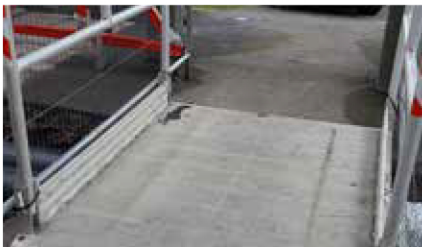

# Public Protection

Public Protection is put in place to ensure members of the public do not get injured. Our business is a people business with family values – think of the public as your family, how would you feel if one of them was hurt?

## KEY POINTS

- No member of public put at risk!
- Clothing and PPE of Gateman and RLO is smart and clean
- Pleasant and professional
- Presentation of entrances (i.e. queuing traffic and gatehouse professionally managed)
- Signing in and out process controlled
- Site rules issued to all delivery drivers
- Sub-Contractors wearing suitable for task PPE with own branding.